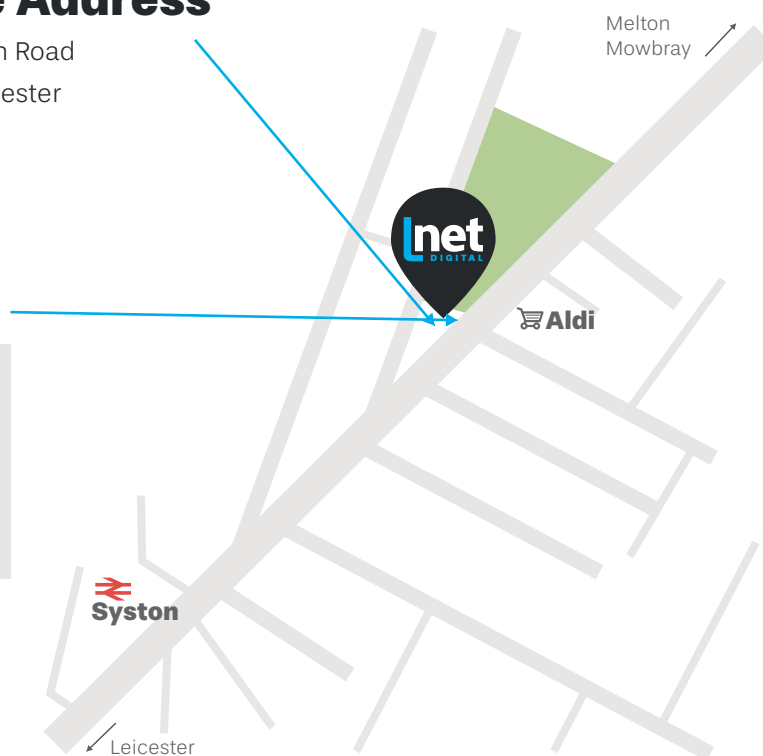

Hi! Coming to meet us?

Lnet Digital office is situated in the heart of mellow Syston, Leicestershire. In fact, if you're outside of the town, you might not be quite sure how to find us. If you need some guidance, check out the minimap we prepared for you.

Office Address

1152 Melton Road
Syston, Leicester
LE7 2HB

Parking

Don't worry about your car. We have a parking space for you, just right next to our office!

Getting lost easily?

If you get lost on your way, call us and we'll guide you.