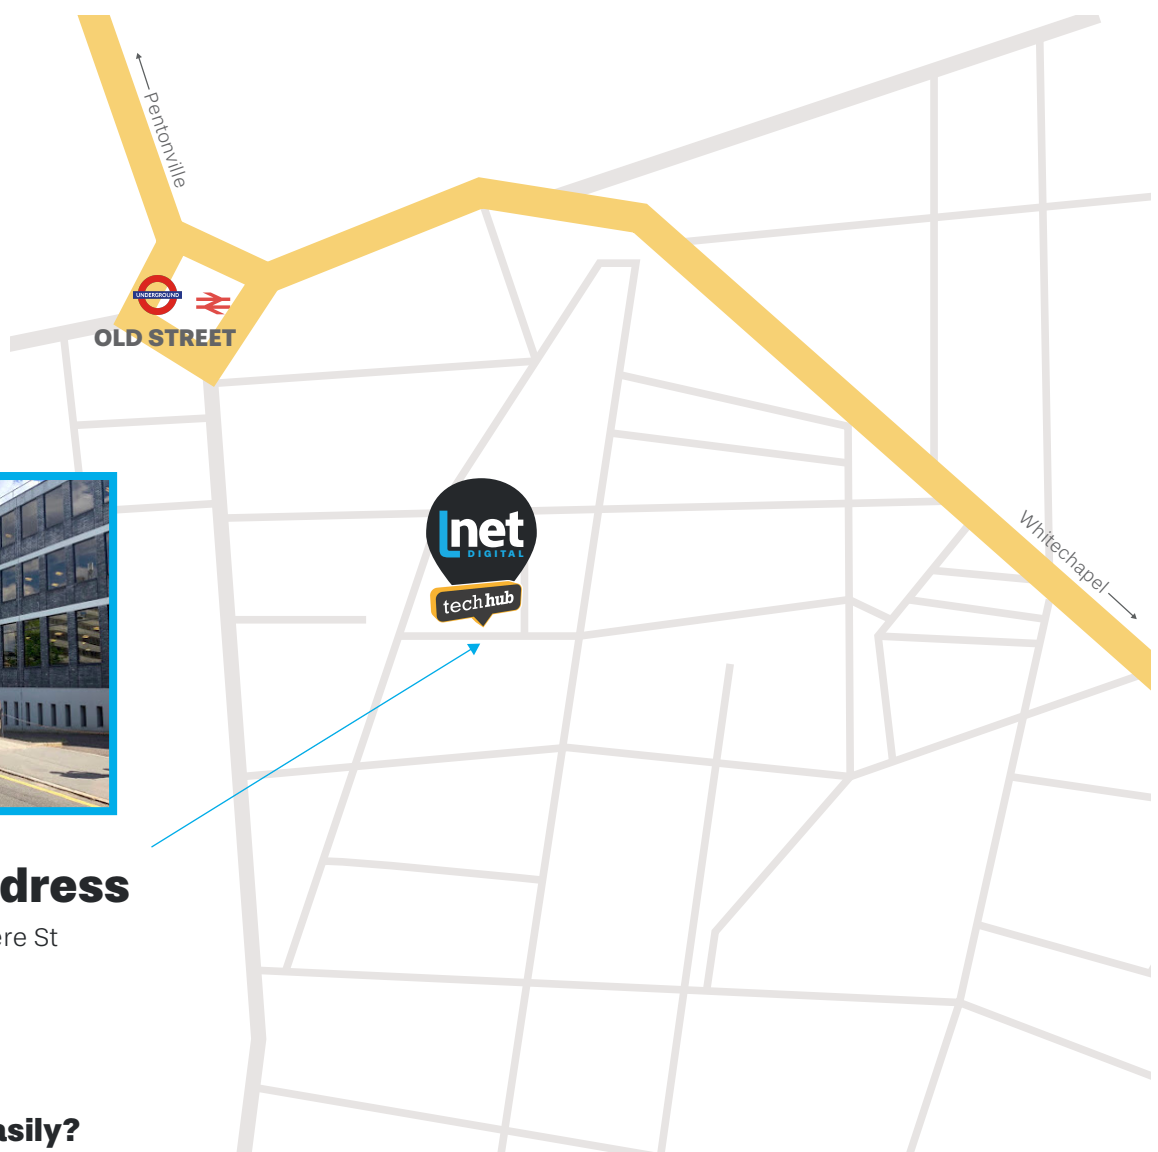

Hi! Coming to meet us?

Lnet Digital London office is situated in the largest worldwide TechHub location in London UK. The building is within walking distance of Liverpool Street, Old Street, Bank and Cannon Street stations. How about leaving your car on a sunny day and popping in by metro? We can't wait to meet you!